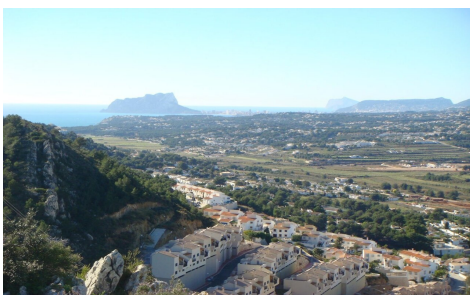

0

0

9,108m²

9,108m²

N/A

PERFECT INVESTMENT OPPORTUNITY. 9108m² of land with a proposed project to build 19 properties of 120m² with pool and gardens . Plans available. Lovely area between Benitachell and Moraira with open views and only 5 minutes drive from both towns .