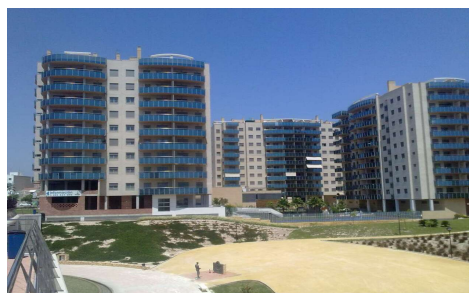

3

2

115m²

115m²

N/A

The place to beEnjoy a privileged place.The residential is part of the Campello Central Park Project, with future developments, but fully consolidated, it offers 2 and 3 bedroom homes, designed with all the details in mind and built to be enjoyed. Interiors to your measure, to convert your house, into your home.URBANIZATION: it has outdoor pool, social club, children's play area, parking...(Ask for More Details!)