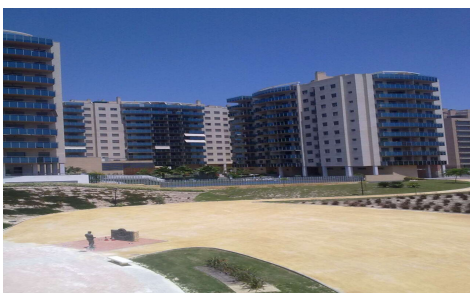

3

2

115m²

115m²

N/A

The place to beEnjoy a privileged place.The residential is part of the Campello Central Park Project, with future developments, but fully consolidated, it offers 2 and 3 bedroom homes, designed with all the details in mind and built to be enjoyed. Interiors to your measure, to convert your house, into your home.URBANIZATION: it has outdoor pool, social club, children's play area, parking...(Ask for More Details!)