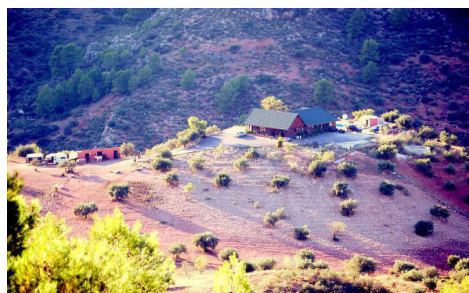

ES154609

Villa in Ardales

€650,000

3

2

250m²

36,000m²

La Rosuela is a spacious South African wooden lodge of 250m² built on land of 36,000m² bordering the Sierra de las Nieves natural park and the river Turon. The views are of breath taking beauty year round. The house has three bedrooms, two bathrooms, entrance hall, rustic style kitchen, and large lounge with fireplace. There is a large covered terrace with BBQ area and a swimming pool. The ... (Ask for More Details!)