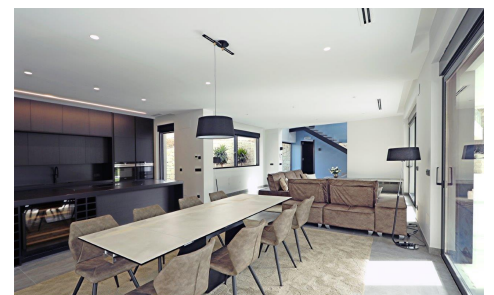

ES154635

**Villa in Altea La Vella**

**€1,250,000**

4

3

402m<sup>2</sup>

1,781m<sup>2</sup>

Key ready luxury modern designer villa in Altea la Vella. Large plot with beautiful open green country and hill views. Close to the golf course of Altea and all amenities of the village of Altea la Vella. Accommodation comprises: On the ground floor: Entrance with double height ceiling and modern open staircase. On the right side: the open plan living/dining room with direct access...(Ask for More Details!)