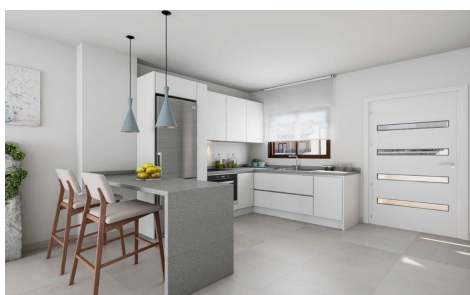

ES158692

Apartment in Lo Pagan

€179,000

2

2

66m²

111m²

This is a new is a new residential development consisting of apartments with 2 bedrooms and 2 bathrooms, located in the area of Lo Pagan, in San Pedro del Pinatar. There are ground floor apartments with garden, or penthouses with a solarium. All properties have a modern design and top qualities. There is a nice communal area with garden and two community swimming pools. The apartments are...(Ask for More Details!)