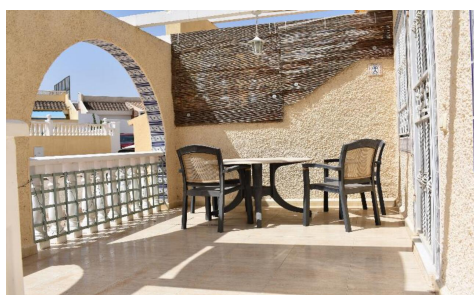

ES162689

Villa in Camposol **€64,900**

2

1

N/A

N/A

N/A

Entrance to property is a small gate way, that leads to a open terrace area, which is great for relaxing and enjoying the views from there you enter the front door which opens into the main living area. The lounge/dining room is of ample size and with plenty of windows which lets in plenty of light and a great feature of A/C. Through the arch to the kitchen which has a good amount of sto...(Ask for More Details!)