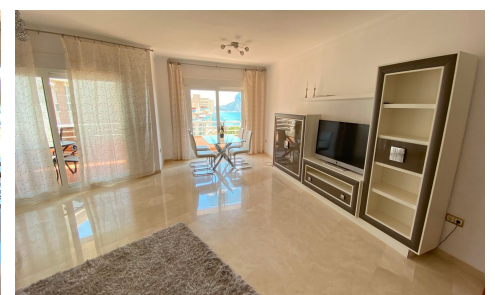

3

2

184m²

N/A

N/A

Spectacular modern penthouse with stunning views over the sea and the Peñon de Ifach. It consists of three bedrooms and two bathrooms, living / dining room, fully equipped kitchen and terrace.