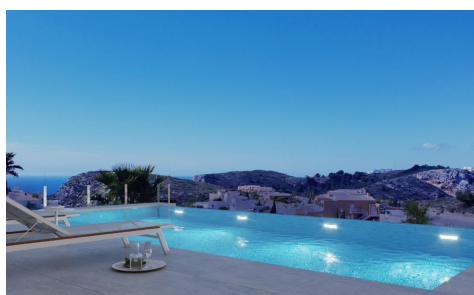

ES172591

Villa in Benitachell **€1,150,000**

3

3

417m²

813m²

Built to the latest modern high standards, this villa in the Magnolias area of Cumbre del sol is divided into two floors. On the upper floor there are two bedrooms sharing a bathroom, while the master suite has a private bathroom and dressing room. You can enjoy breath taking views of the sea and the mountains. On the ground floor the living accommodation opens to the outside area. The g...(Ask for More Details!)